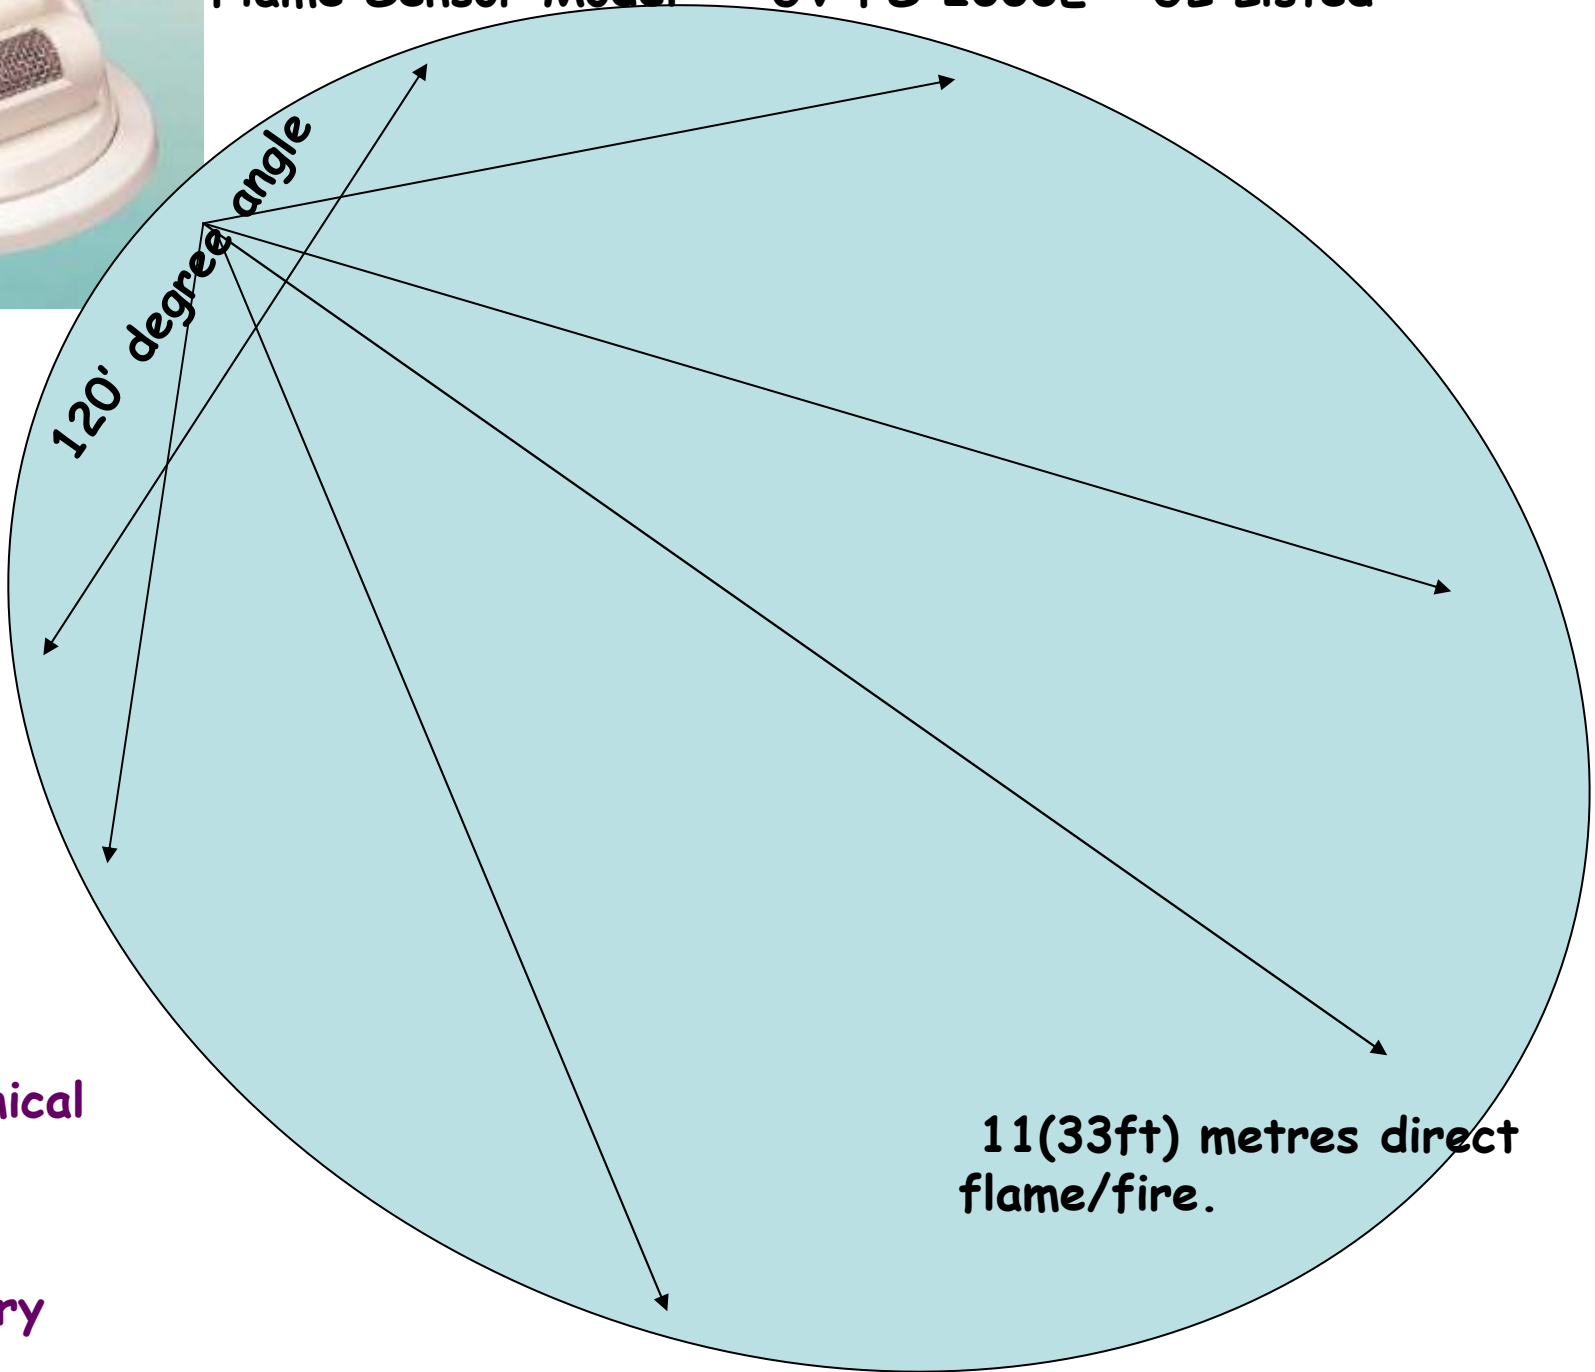

Flame sensor FS 2000E-
NO/NC Relay output

TAKEX UV Flame sensors

Flame sensor FS 1000E-
Standalone

Flame sensor FS 5000E-
Outdoor model NO/NC
relay output

Flame Sensor Model - UV FS 2000E - UL Listed

Flame Sensor Model - UV FS 2000E - UL Listed

Applications

UPS Rooms

Servers

Toilets
(Smoking
Prohibited)

Textiles
industry

Cotton/Chemical
industry

Printing
press/industry

11(33ft) metres direct
flame/fire.