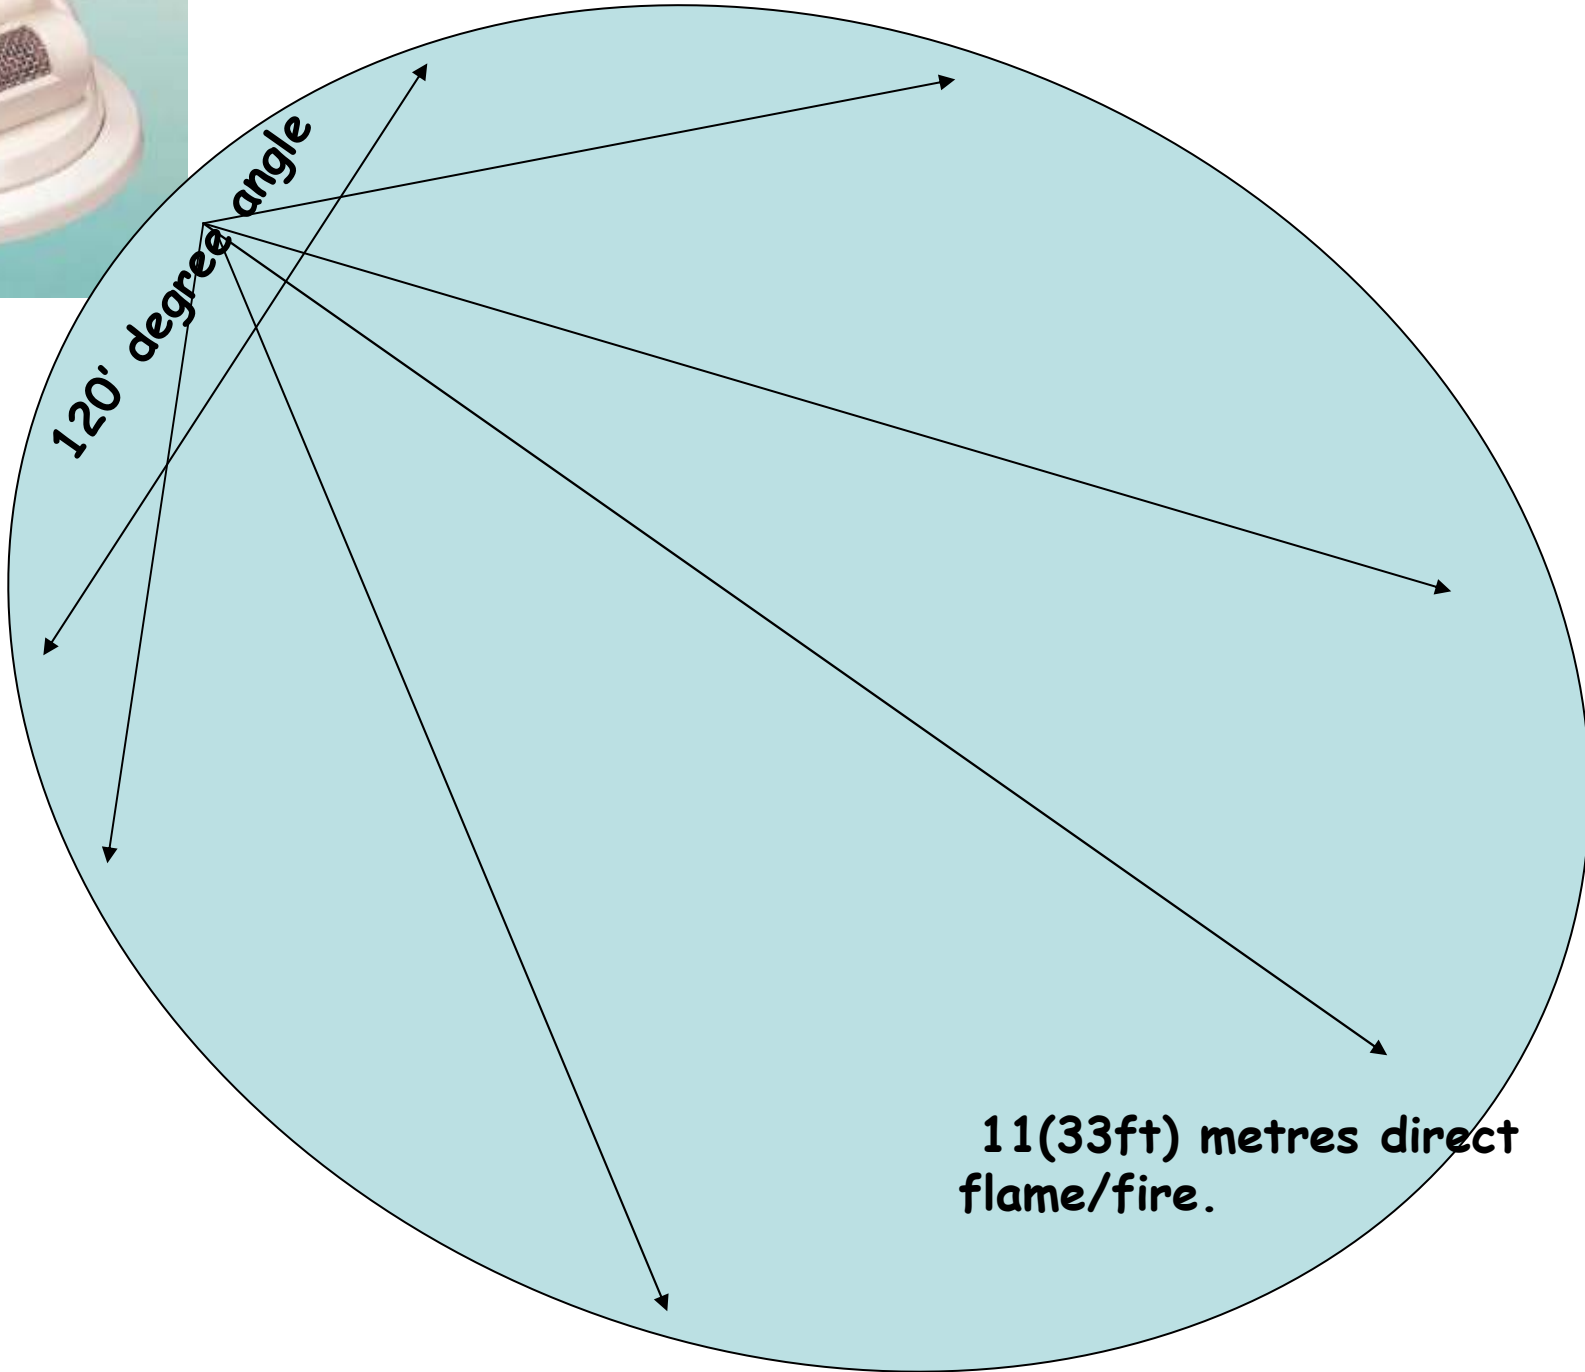

Flame sensor FS 2000E-
NO/NC Relay output

TAKEX UV Flame sensors

Flame sensor FS 1000E-
Standalone

Flame sensor FS 5000E-
Outdoor model NO/NC
relay output

Flame Sensor Model - UV FS 2000E - UL Listed

Flame Sensor Model - UV FS 2000E - UL Listed

Applications

UPS Rooms

Servers

Toilets
(Smoking
Prohibited)

Textiles
industry

Cotton/Chemical
industry

Printing
press/industry

11(33ft) metres direct
flame/fire.