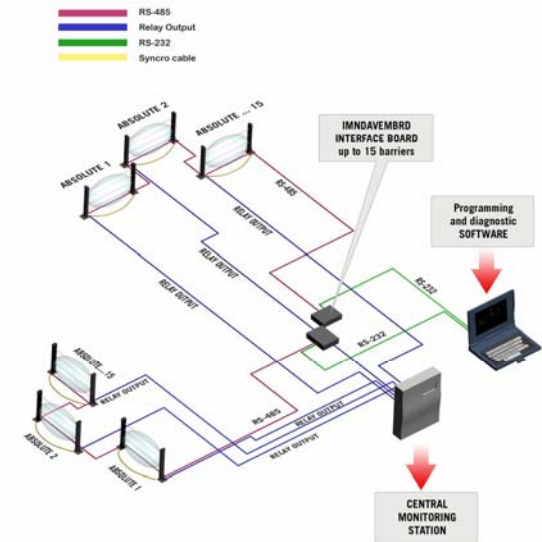

outdoor protection
our profession

DAVE DIGITAL MICROWAVE BARRIER

Intrusion detection, using a modulated amplitude sensitive system, takes place within the invisible pattern of microwave energy existing between transmitter and receiver. Changes in signal amplitude at the receiver are directly related to the object's size and density, allowing the sensor to discriminate between objects.

outdoor protection
our profession

MBRD Interface Board

BLOCK DIAGRAM MESDAVEMBRD

MBRD system is a state-of-the-art communication tool that allows security installers and System Integrators to program and diagnose **ABSOLUTE PLUS** and **DAVE** barriers through PC (via RS-485) with much more accuracy compared to traditional manual settings.

BLOCK DIAGRAM IMNDAVEMBRD

outdoor protection
our profession

MES Microwave Barriers

Outdoor Microwaves with planar antenna for ranges up to 50 and 80 mt. The receiver incorporates signal processing with wider dynamic range, enhanced target analysis and minimum susceptibility to interferences. Easy to install, MES series can be mounted on poles or walls with the optional brackets. Its small dimensions enable discrete and wide range of applications.