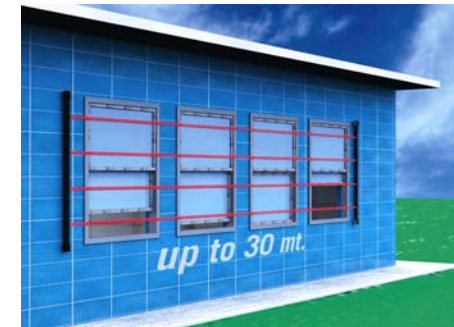

BSN is a MIDI modular bi-directional IR Beam Barrier made up of two microprocessor logic circuits mounted with the SMD technique which can manage up to 8 pairs of optical circuits. Transmitters and Receivers are crossover mounted on both pillar to avoid false alarms due to sunlight reflections.

Ideal solution for the protection of long windows, walls and balconies.