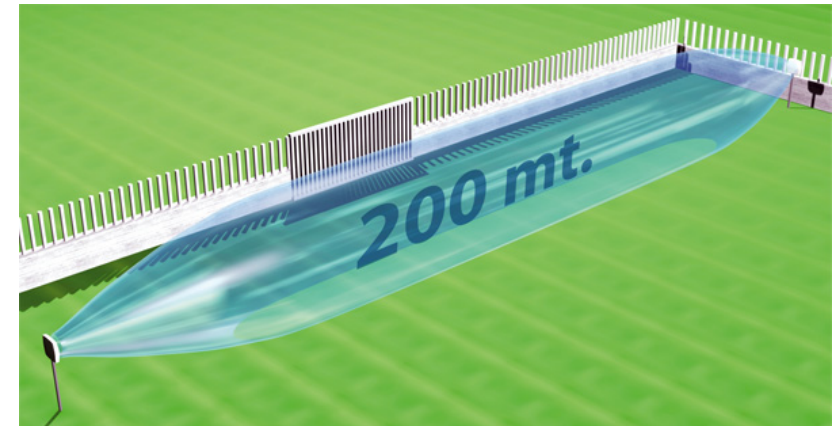

outdoor protection
our profession

DAVE DIGITAL MICROWAVE BARRIER

Digital microwave barrier DAVE represents a further technological step forward in Outdoor Perimeter Protections. The internal microprocessor strongly increases the detection accuracy and enables to discriminate unwanted targets with much more accuracy compare to traditional Microwaves.

outdoor protection
our profession

DAVE DIGITAL MICROWAVE BARRIER

Intrusion detection, using a modulated amplitude sensitive system, takes place within the invisible pattern of microwave energy existing between transmitter and receiver. Changes in signal amplitude at the receiver are directly related to the object's size and density, allowing the sensor to discriminate between objects.