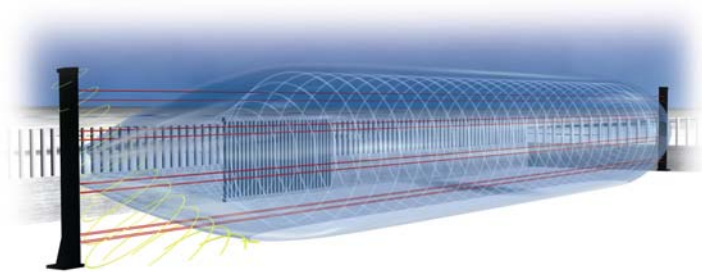

Unlike conventional system ABSOLUTE PLUS is a modular tailor-made barrier available in different configuration, heights and ranges according to customer and site requirements.

outdoor protection
our profession

ABSOLUTE DUAL TECHNOLOGY BARRIER

Available in 3 ranges (200/80/50mt.), ABSOLUTE PLUS is enclosed in extruded aluminium columns in which Infrared Beam and Microwave Technology are combined into one unit; Both sensing elements are located in a single casing, and are connected electronically by using a special *AND* Logic function. Since the two sensors will not "sense" an intrusion detection precisely at the same time, the system is designed to generate an alarm when both sensors produce an output in a pre-selected time interval.

outdoor protection
our profession

DAVE DIGITAL MICROWAVE BARRIER

Digital microwave barrier DAVE represents a further technological step forward in Outdoor Perimeter Protections. The internal microprocessor strongly increases the detection accuracy and enables to discriminate unwanted targets with much more accuracy compare to traditional Microwaves.

outdoor protection
our profession

DAVE DIGITAL MICROWAVE BARRIER

Intrusion detection, using a modulated amplitude sensitive system, takes place within the invisible pattern of microwave energy existing between transmitter and receiver. Changes in signal amplitude at the receiver are directly related to the object's size and density, allowing the sensor to discriminate between objects.