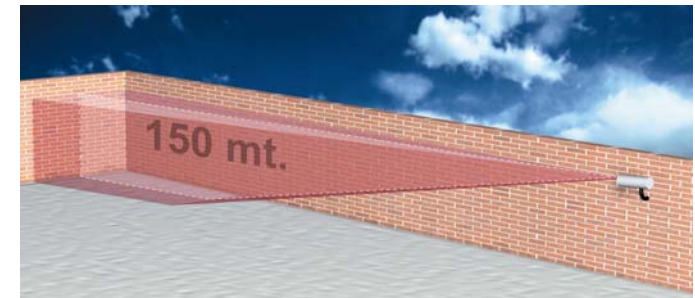

IFR150XT long-range Passive Infrared Detector (PIR) has been developed for detection of intruders up to 150 meters. This unit can be used for the protection of large buildings as well as used in combination with already existent CCTV systems.

The detection algorithm eliminates slow temperature changes and avoid nuisance alarm caused by small animals, flying birds and moving vegetation.