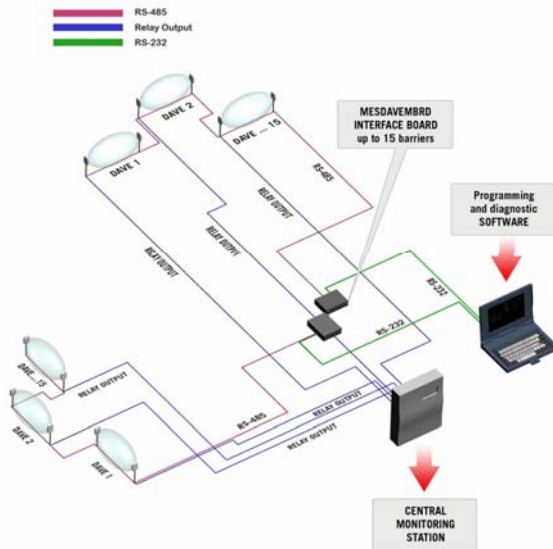

ABSOLUTE DUAL TECHNOLOGY BARRIER

Available in 3 ranges (200/80/50mt.), ABSOLUTE PLUS is enclosed in extruded aluminium columns in which Infrared Beam and Microwave Technology are combined into one unit; Both sensing elements are located in a single casing, and are connected electronically by using a special *AND* Logic function. Since the two sensors will not "sense" an intrusion detection precisely at the same time, the system is designed to generate an alarm when both sensors produce an output in a pre-selected time interval.

outdoor protection
our profession

DAVE DIGITAL MICROWAVE BARRIER

Intrusion detection, using a modulated amplitude sensitive system, takes place within the invisible pattern of microwave energy existing between transmitter and receiver. Changes in signal amplitude at the receiver are directly related to the object's size and density, allowing the sensor to discriminate between objects.

outdoor protection
our profession

MBRD Interface Board

BLOCK DIAGRAM MESDAVEMBRD

MBRD system is a state-of-the-art communication tool that allows security installers and System Integrators to program and diagnose **ABSOLUTE PLUS** and **DAVE** barriers through PC (via RS-485) with much more accuracy compared to traditional manual settings.