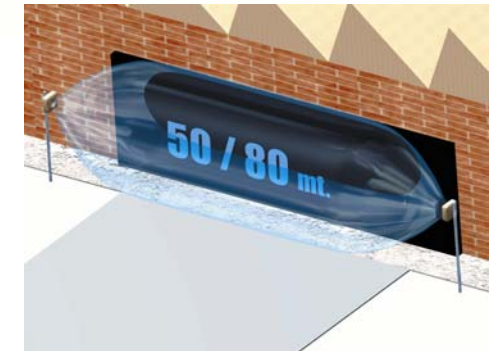

outdoor protection
our profession

MBRD Interface Board

BLOCK DIAGRAM MESDAVEMBRD

MBRD system is a state-of-the-art communication tool that allows security installers and System Integrators to program and diagnose **ABSOLUTE PLUS** and **DAVE** barriers through PC (via RS-485) with much more accuracy compared to traditional manual settings.

BLOCK DIAGRAM IMNDAVEMBRD

outdoor protection
our profession

MES Microwave Barriers

Outdoor Microwaves with planar antenna for ranges up to 50 and 80 mt. The receiver incorporates signal processing with wider dynamic range, enhanced target analysis and minimum susceptibility to interferences. Easy to install, MES series can be mounted on poles or walls with the optional brackets. Its small dimensions enable discrete and wide range of applications.

outdoor protection
our profession

IFR150XT Long-range PIR Detector

IFR150XT long-range Passive Infrared Detector (PIR) has been developed for detection of intruders up to 150 meters. This unit can be used for the protection of large buildings as well as used in combination with already existent CCTV systems.