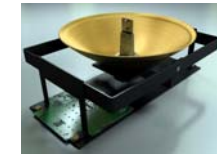

SICURIT flag product, ABSOLUTE PLUS is a high security Dual Technology Barrier that combines Microwave and Infrared technology to enhance capability of detection while drastically reducing false alarm rates.

Unlike conventional system ABSOLUTE PLUS is a modular tailor-made barrier available in different configuration, heights and ranges according to customer and site requirements.